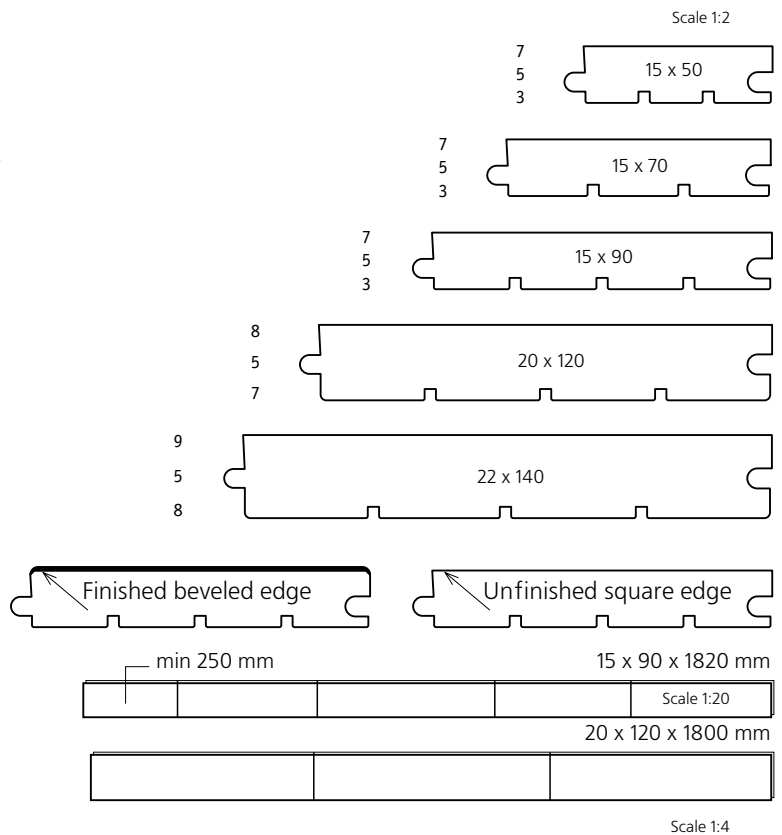

Unfinished

15 x 50 x 400 (50% LEFT 50% RIGHT)

15 x 70 x 420 (50% LEFT 50% RIGHT)

15 x 90 x 600 (100% LEFT)

Solid Flooring

Fixed lengths. 4 sides tongue and groove (4T&G).

Unfinished. (100% LEFT)

20 x 120 x 1200 or 1800

22 x 140 x 1200 or 1800

Finger-Jointed Solid Flooring

Fixed lengths. (100% LEFT)

4 sides tongue and groove (4T&G).

Unfinished

(or pre-finished with bevel)

15 x 90 x 1820 FJ 3-5

20 x 120 x 1800 FJ 3

INCHES Range:

Solid Plank Flooring

Random lengths. 100% LEFT

4 sides tongue and groove (4T&G).

Unfinished (or pre-finished with bevel)

3/4" x 3-1/2" x 2", 3', 4', 5', 6', 7', 8'

3/4" x 4-1/2" x 3', 4', 5', 6', 7', 8'